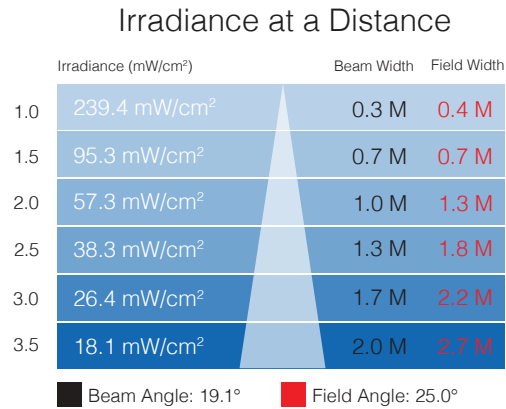

## PHOTOMETRIC DATA FOR NARROW BEAM LENS

## PHOTOMETRIC DATA FOR MEDIUM BEAM LENS

## PHOTOMETRIC DATA FOR WIDE BEAM LENS