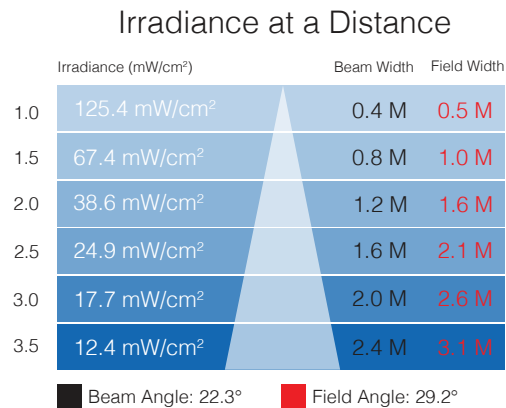

## PHOTOMETRIC DATA FOR NARROW BEAM LENS

## PHOTOMETRIC DATA FOR MEDIUM BEAM LENS

## PHOTOMETRIC DATA FOR WIDE BEAM LENS